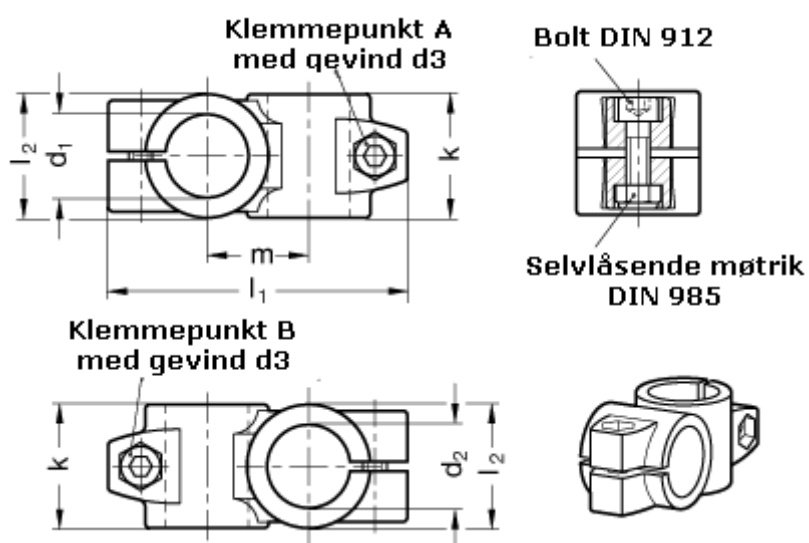

Article number: 20132B42B42652SW
Description: E+G 2-way pipe clamp
GN 132-B42-B42-65-2-SW

Measures

Adjustable clamp lever = GN 911-M10-55 have to be ordred separately

d1	= 42
d2	= 42
d3	= M10
k	= 65
l1	= 143.0
l2	= 65
m	= 53